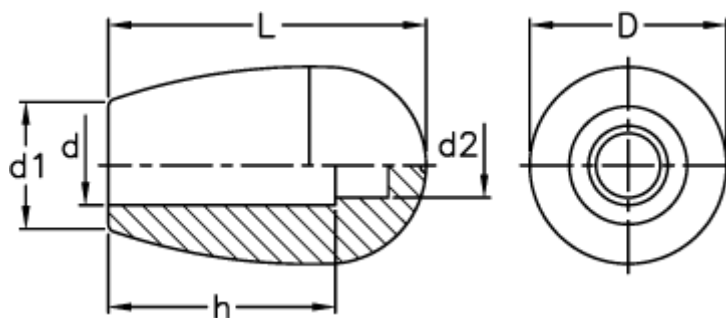

Data Sheet

Article number: 2304120941

Description: E+G Handle
I.622/25 N-6, Black

Measures

$d = 6$
 $D = 16$
 $d_1 = 12$
 $d_2 = 4.0$
 $h = 17$
 $L = 25.0$